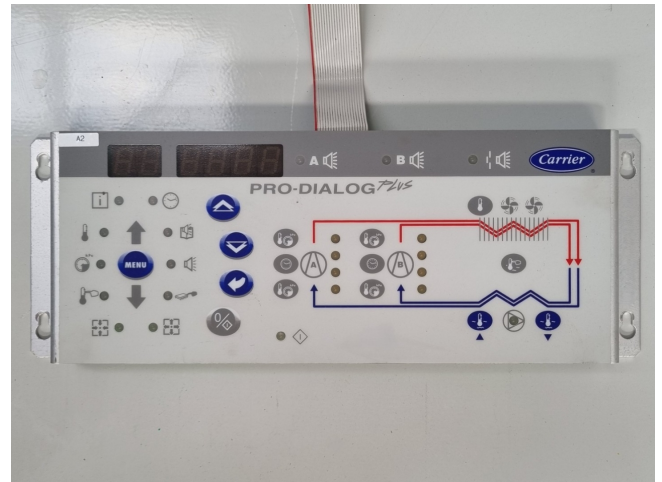

## Specifications

Merke	Carrier
Art	Pro-Dialog Plus 32GB500092EE
Remarks	310x110x30 mm (LxWxH)
Stock	3